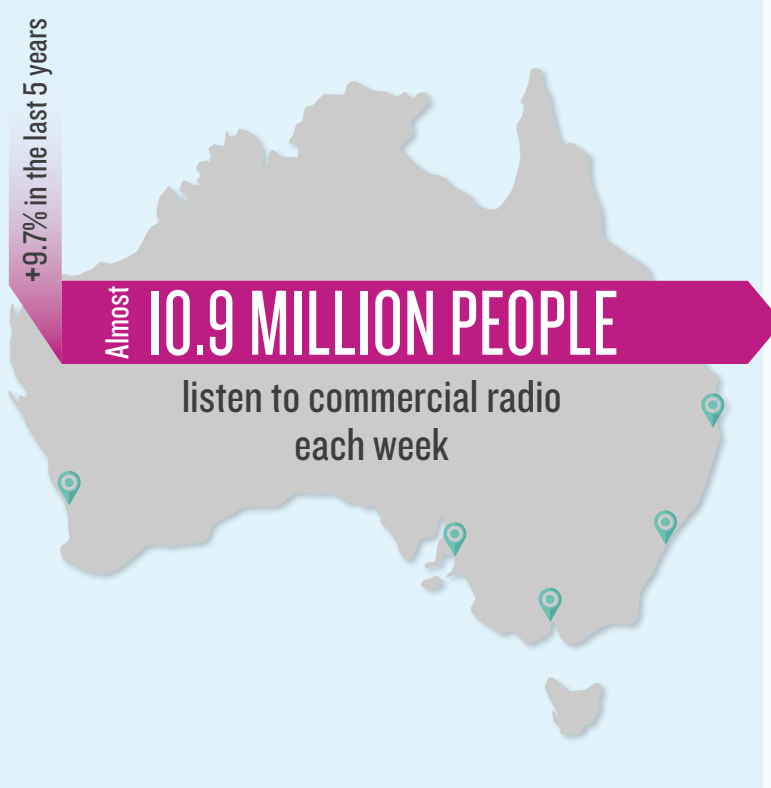

# COMMERCIAL RADIO LISTENING GROWTH

## in 2019

ACROSS SYDNEY, MELBOURNE, BRISBANE, ADELAIDE & PERTH

### TOTAL DAB+ DIGITAL RADIO

*in the 5 metropolitan capital cities*

*in the last 5 years*