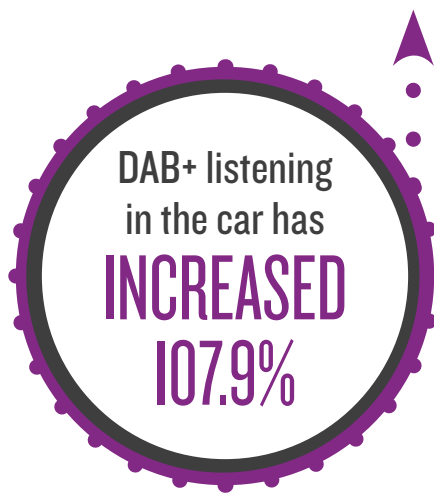

### TOTAL DAB+ DIGITAL RADIO

*in the 5 metropolitan capital cities*

*in the last 5 years*