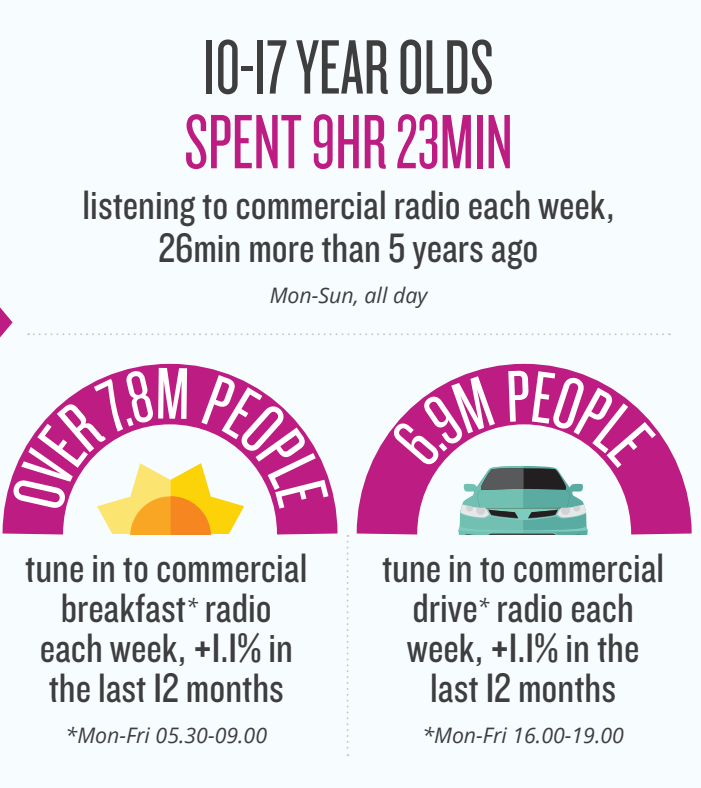

# COMMERCIAL RADIO LISTENING GROWTH

### TOTAL DAB+ DIGITAL RADIO

*in the 5 metropolitan capital cities*

*in the last 5 years*